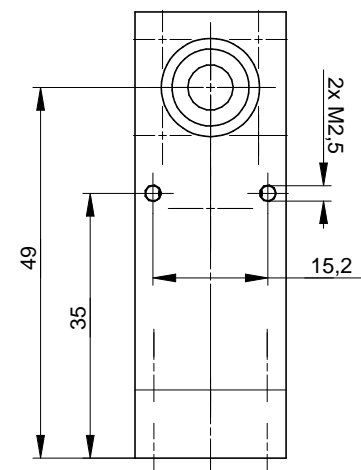

1

2

3

4

5

6

RevNo	Revision note	DIMENSIONS ARE IN MILLIMETERS			Date	Signature	Checked
-------	---------------	-------------------------------	--	--	------	-----------	---------

A

A

B

B

C

C

D

D

Itemref	Quantity	Title/Name, designation, material, dimension etc			Article No./Reference	
Drawn by JK		Checked by	Approved by - date	File name	Date 27.04.2009	Scale 1:1
NO PART OF THIS DRAWING MAY BE REPRODUCED OR TRANSMITTED IN ANY FORM OR BY ANY MEANS INCLUDING PHOTOCOPYING OR RECORDING WITHOUT THE PRIOR WRITTEN PERMISSION OF ALPHALAS GMBH				PHOTODIODE - model UPD, SMA connector		
				ALPHALAS GmbH Göttingen Germany	Edition 2.0	Sheet 1/1