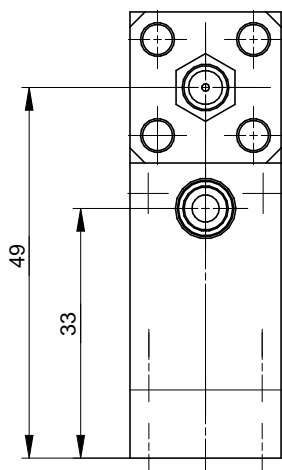

1

2

3

4

5

6

RevNo	Revision note	DIMENSIONS ARE IN MILLIMETERS			Date	Signature	Checked
-------	---------------	-------------------------------	--	--	------	-----------	---------

A

A

B

B

C

C

D

D

Itemref	Quantity	Title/Name, designation, material, dimension etc			Article No./Reference	
Drawn by JK		Checked by	Approved by - date	File name	Date 27.04.2009	Scale 1:1
NO PART OF THIS DRAWING MAY BE REPRODUCED OR TRANSMITTED IN ANY FORM OR BY ANY MEANS INCLUDING PHOTOCOPYING OR RECORDING WITHOUT THE PRIOR WRITTEN PERMISSION OF ALPHALAS GMBH				PHOTODIODE - model UPD, SMA connector		
				ALPHALAS GmbH Göttingen Germany	Edition 2.0	Sheet 1/1