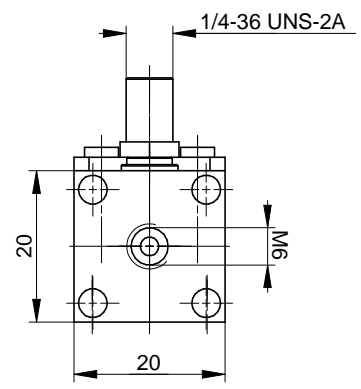

1

2

3

4

5

6

RevNo	Revision note	DIMENSIONS ARE IN MILLIMETERS			Date	Signature	Checked
-------	---------------	-------------------------------	--	--	------	-----------	---------

A

A

B

B

C

C

D

D

Itemref	Quantity	Title/Name, designation, material, dimension etc			Article No./Reference	
Drawn by JK		Checked by	Approved by - date	File name	Date 27.04.2009	Scale 1:1
NO PART OF THIS DRAWING MAY BE REPRODUCED OR TRANSMITTED IN ANY FORM OR BY ANY MEANS INCLUDING PHOTOCOPYING OR RECORDING WITHOUT THE PRIOR WRITTEN PERMISSION OF ALPHALAS GMBH				PHOTODIODE - model UPD, SMA connector		
				ALPHALAS GmbH Göttingen Germany	Edition 2.0	Sheet 1/1