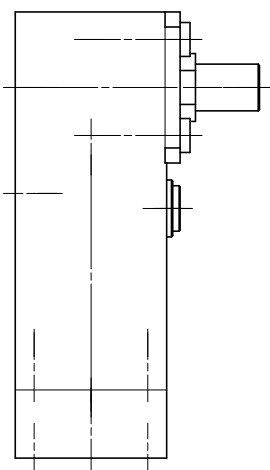

1

2

3

4

5

6

RevNo	Revision note	DIMENSIONS ARE IN MILLIMETERS			Date	Signature	Checked
-------	---------------	-------------------------------	--	--	------	-----------	---------

A

A

B

B

C

C

D

D

Itemref	Quantity	Title/Name, designation, material, dimension etc			Article No./Reference	
Drawn by JK		Checked by	Approved by - date	File name	Date 27.04.2009	Scale 1:1
NO PART OF THIS DRAWING MAY BE REPRODUCED OR TRANSMITTED IN ANY FORM OR BY ANY MEANS INCLUDING PHOTOCOPYING OR RECORDING WITHOUT THE PRIOR WRITTEN PERMISSION OF ALPHALAS GMBH				PHOTODIODE - model UPD, SMA connector		
				ALPHALAS GmbH Göttingen Germany	Edition 2.0	Sheet 1/1