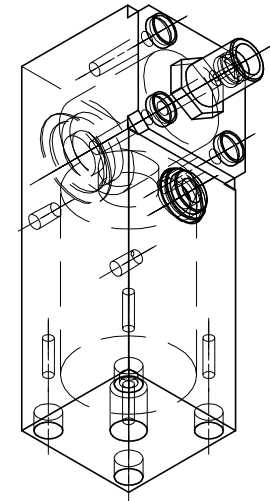

1

2

3

4

5

6

RevNo	Revision note	DIMENSIONS ARE IN MILLIMETERS			Date	Signature	Checked
-------	---------------	-------------------------------	--	--	------	-----------	---------

A

A

B

B

C

C

D

D

Itemref	Quantity	Title/Name, designation, material, dimension etc			Article No./Reference	
Drawn by JK		Checked by	Approved by - date	File name	Date 27.04.2009	Scale 1:1
NO PART OF THIS DRAWING MAY BE REPRODUCED OR TRANSMITTED IN ANY FORM OR BY ANY MEANS INCLUDING PHOTOCOPYING OR RECORDING WITHOUT THE PRIOR WRITTEN PERMISSION OF ALPHALAS GMBH				PHOTODIODE - model UPD, SMA connector		
				ALPHALAS GmbH Göttingen Germany	Edition 2.0	Sheet 1/1