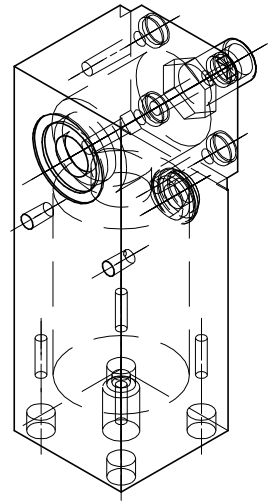

1

2

3

4

5

6

RevNo	Revision note	DIMENSIONS ARE IN MILLIMETERS			Date	Signature	Checked
-------	---------------	-------------------------------	--	--	------	-----------	---------

A

A

B

B

C

C

D

D

Itemref	Quantity	Title/Name, designation, material, dimension etc			Article No./Reference	
Drawn by JK		Checked by	Approved by - date	File name	Date 27.04.2009	Scale 1:1
NO PART OF THIS DRAWING MAY BE REPRODUCED OR TRANSMITTED IN ANY FORM OR BY ANY MEANS INCLUDING PHOTOCOPYING OR RECORDING WITHOUT THE PRIOR WRITTEN PERMISSION OF ALPHALAS GMBH				PHOTODIODE - model UPD, SMA connector		
				ALPHALAS GmbH Göttingen Germany	Edition 2.0	Sheet 1/1